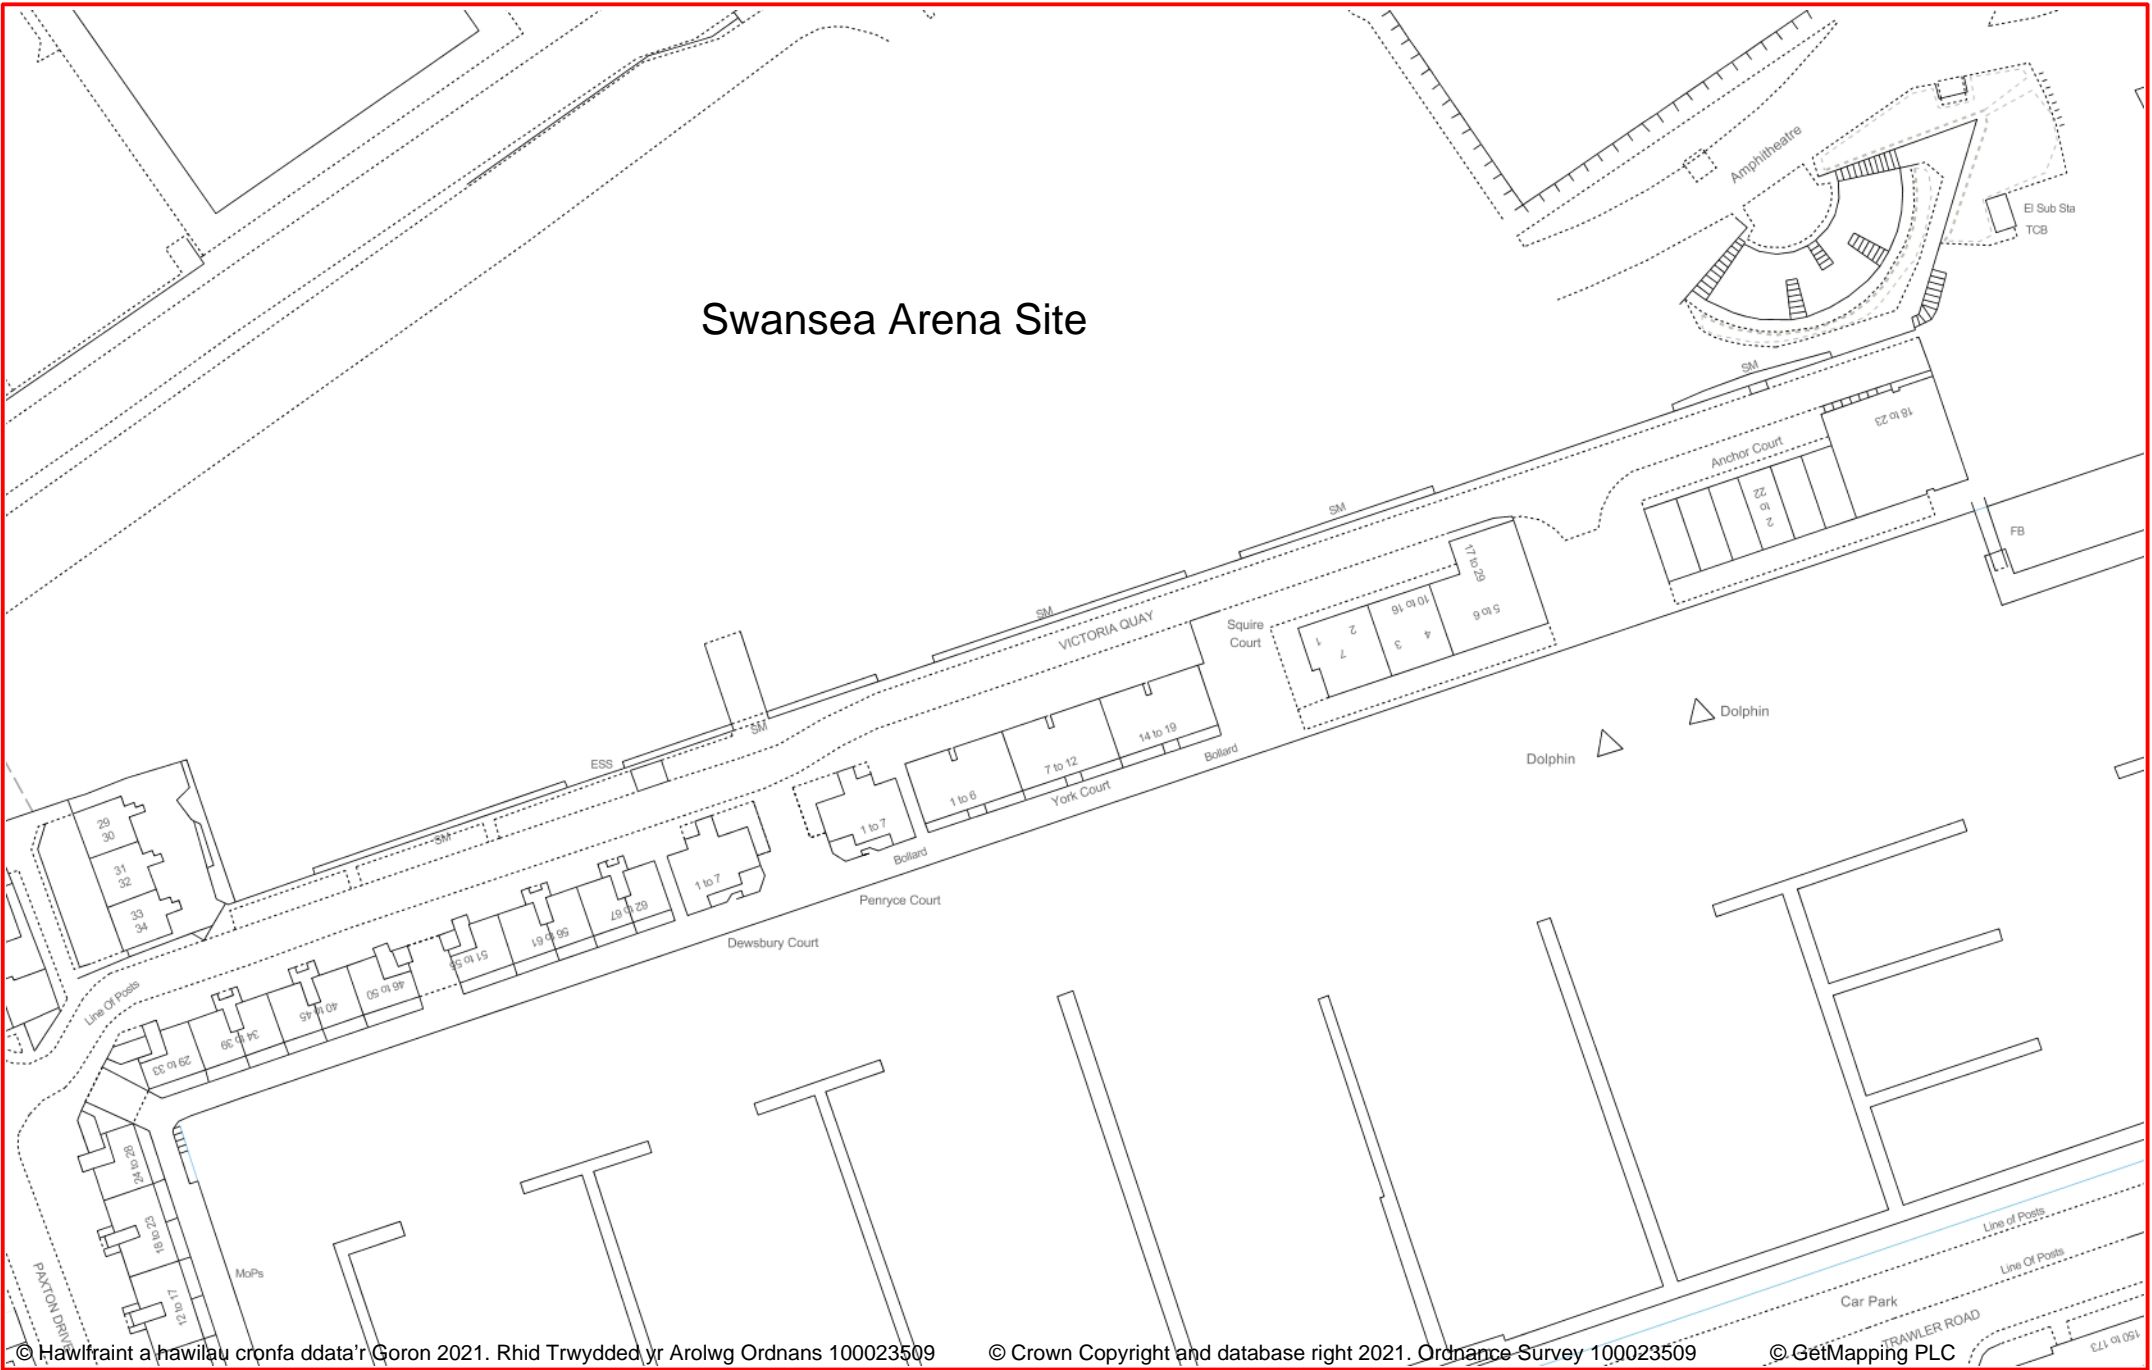

# Swansea Arena Site

© Hawfrant a hawilau crnfa ddata'r Goron 2021. Rhid Trwydded yr Arolwg Ordnans 100023509

© Crown Copyright and database right 2021. Ordnance Survey 100023509

© GetMapping PLC

This plan is for illustrative purposes only and should not be used as a legal document. Appendix B

## Swansea Arena

Scale: 1:1250  
Date: 01/09/2021  
Created by: Rachel.Losemore